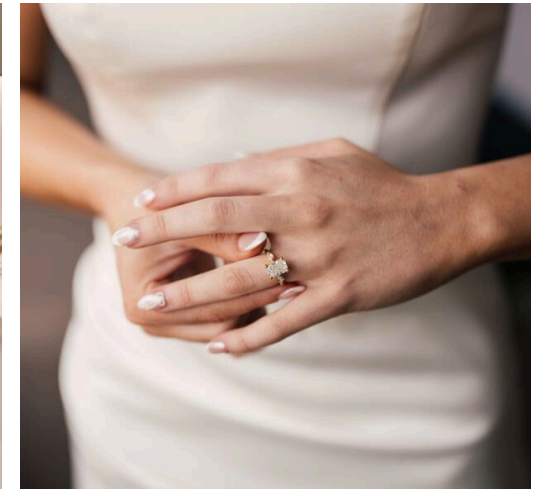

OUR GIFT TO YOU

Make your night magical

As a thank you for choosing Rydges Sydney Airport, we will include a complimentary nights stay in a Deluxe Suite for luxurious comfort.

Get ready the night before, or start your first morning as newlyweds with a sleep-in, a leisurely breakfast, and a late check-out, giving you time to savour every moment.

Your guests will also receive a special code so they can stay late to celebrate or join you the next day for a recovery breakfast.

Let us be a part of your love story, making every moment unforgettable.

Honeymoon Suite | Bride & Groom, 2 Guests