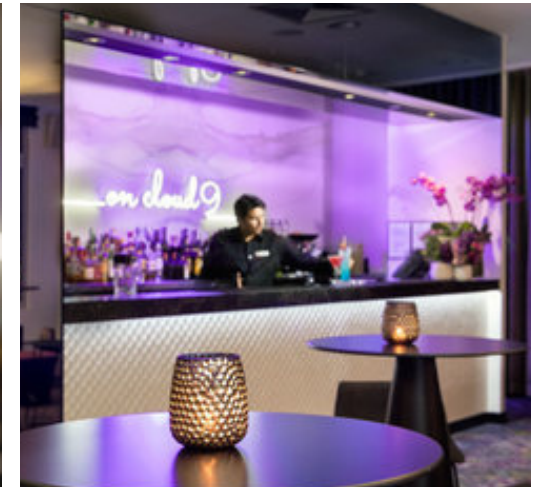

CLOUD 9 ROOFTOP BAR

Cocktail 40 - 50 | Seated 30 people

Perched on the rooftop level of Rydges Sydney Airport, Cloud 9 Bar is a dreamy, sky-high sanctuary—perfect for wedding celebrations with a view. Offering sweeping vistas of the runway, Port Botany, and the Sydney city skyline, this intimate rooftop venue includes access to a private outdoor terrace, ideal for sunset toasts, romantic photos, or simply taking in the breathtaking backdrop.

Inside, Cloud 9 features a stylish and intimate setting with a curated selection of handcrafted cocktails, premium spirits, fine wines, and boutique beers. Whether you're planning a chic engagement party, post-wedding celebration, or a relaxed welcome event, Cloud 9 Bar is the perfect place to elevate your wedding experience.

Cloud 9 Rooftop Bar Features

- All-weather venue
- Access to private outdoor terrace space
- Can be opened up to accommodate an intimate or grand function with multiple configurations
- High quality built-in surround sound
- Private bar
- Complimentary Wi-Fi
- Cocktail furniture, table, chairs & lounges
- DJ set up and technician (note 75 decibel limit)