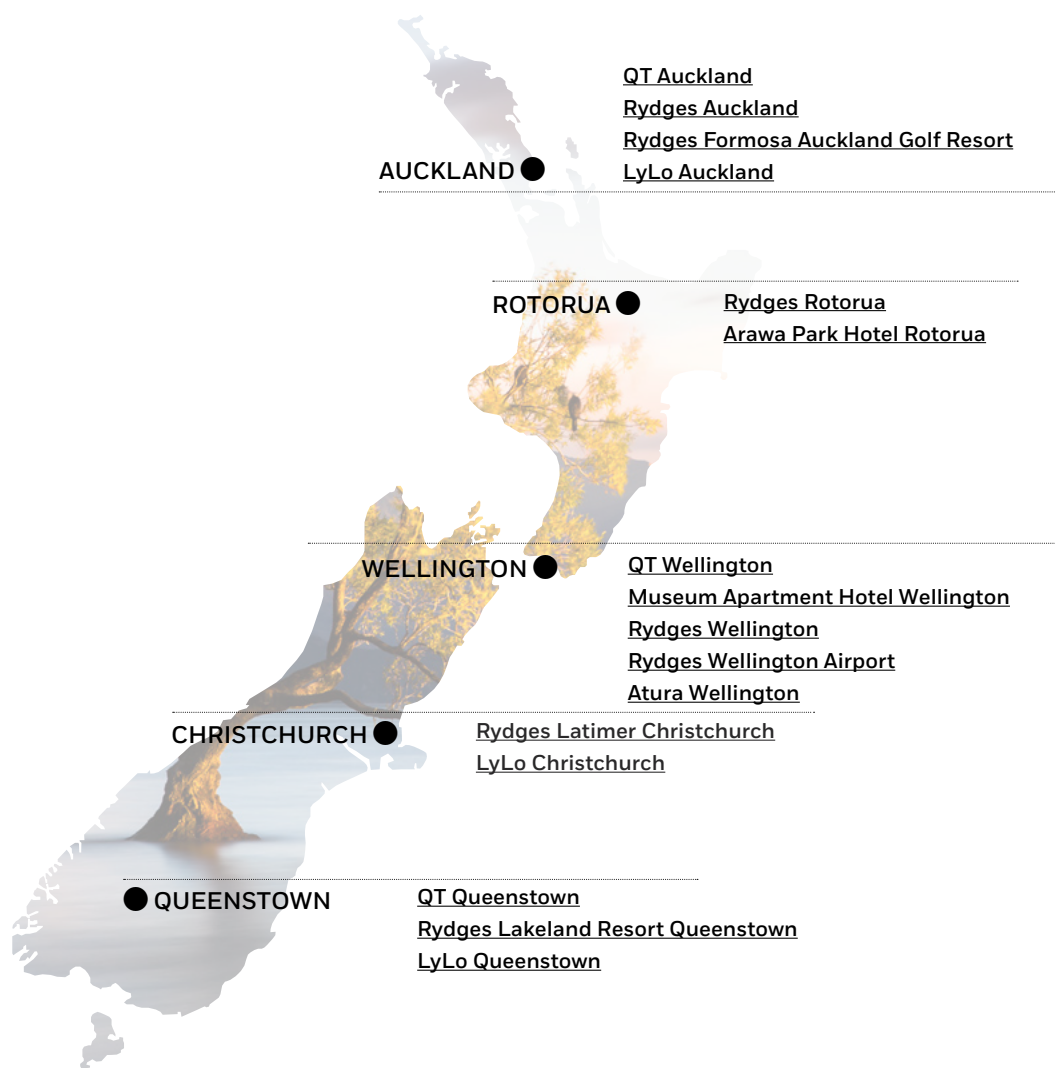

A welcome or farewell
cocktail party

Accommodation
upgrades

Gift card to the hotel
brand of your booking

[Book Here](#)

Introducing EVT Hotels & Resorts New Zealand

HOTEL	TOTAL ROOMS	TOTAL C&E ROOMS	MAX THEATRE	MAX CABARET	MAX COCKTAIL	MAX BANQUET	MAX CLASSROOM
QT Auckland	150	3	80	48	180	60	34
Rydges Auckland	267	12	250	120	200	150	126
LyLo Auckland	136	-	-	-	-	-	-
Rydges Formosa Auckland Golf Resort	50	6	280	160	220	200	150
Rydges Rotorua	203	7	500	252	750	300	250
Arawa Park Hotel Rotorua	135	7	360	160	400	200	160
QT Wellington	81	7	90	48	180	95	40
Museum Apartment Hotel	99						
Rydges Wellington	280	5	230	160	250	230	120
Rydges Wellington Airport	134	11	120	128	300	160	40
Atura Wellington	108	5	130	72	150	100	72
Rydges Latimer Christchurch	175	11	400	252	400	320	258
LyLo Christchurch	79	-	-	-	-	-	-
QT Queenstown	69	11	450	220	450	260	220
Rydges Lakeland Resort Queenstown	72						
LyLo Queenstown	61	-	-	-	-	-	-